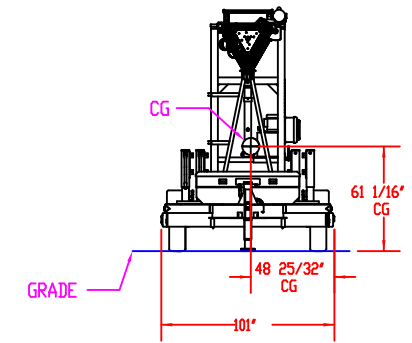

GRADE

<p>INTEGRATED ITS TOWER SYSTEMS</p> <p>WWW.ITSYSTEMS.COM 980-749-8535</p>			
<p>DATE: 11/18/2009</p> <p>SCALE: 1/4"</p> <p>SHEET: 1 OF 1</p>	<p>DESIGNED BY: CC</p> <p>CHECKED BY: CC</p>	<p>TITLE: IT SERIES PORTABLE TOWER</p> <p>DRAWING #: IT-106/27 C200</p>	<p>DATE: 11/18/2009</p> <p>SCALE: 1/4"</p> <p>SHEET: 1 OF 1</p>