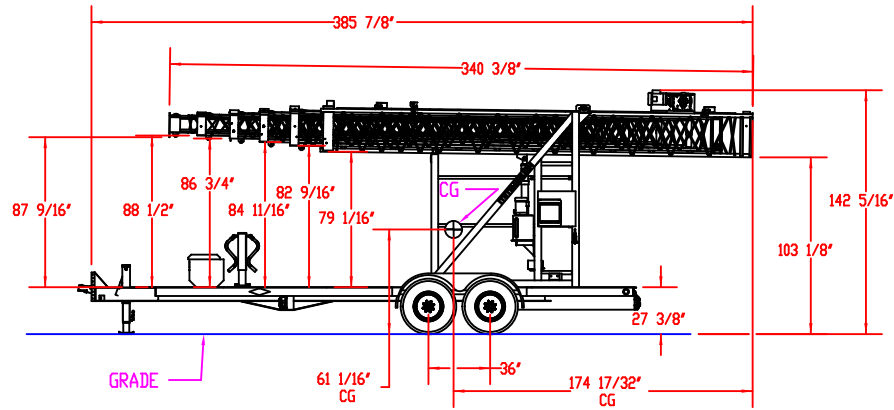

GRADE

<p>INTEGRATED ITS TOWER SYSTEMS</p> <p>WWW.ITSYSTEMS.COM 980-749-8535</p>			
<p>DATE: 11/18/2009</p> <p>SCALE: 1/4"</p> <p>SHEET: 1 OF 1</p>	<p>DESIGNED BY: CC</p> <p>CHECKED BY: CC</p>	<p>TITLE: IT SERIES PORTABLE TOWER</p> <p>DRAWING #: IT-106/27 C200</p>	<p>DATE: 11/18/2009</p> <p>SCALE: 1/4"</p> <p>SHEET: 1 OF 1</p>