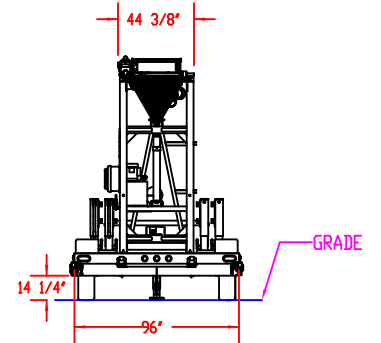

GRADE

<p>INTEGRATED ITS TOWER SYSTEMS</p> <p>WWW.ITSYSTEMS.COM 980-749-8535</p>			
<p>DATE: 11/18/2009</p> <p>SCALE: 1/4"</p> <p>SHEET: 1 OF 1</p>	<p>DESIGNED BY: CC</p> <p>CHECKED BY: CC</p>	<p>TITLE: IT SERIES PORTABLE TOWER</p> <p>DRAWING #: IT-106/27 C200</p>	<p>DATE: 11/18/2009</p> <p>SCALE: 1/4"</p> <p>SHEET: 1 OF 1</p>