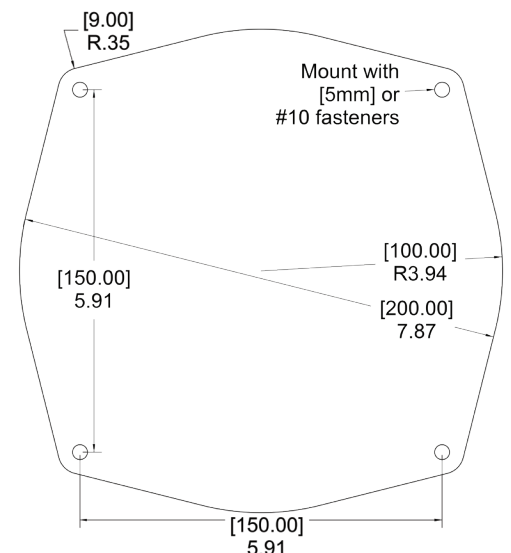

Engineering Specifications