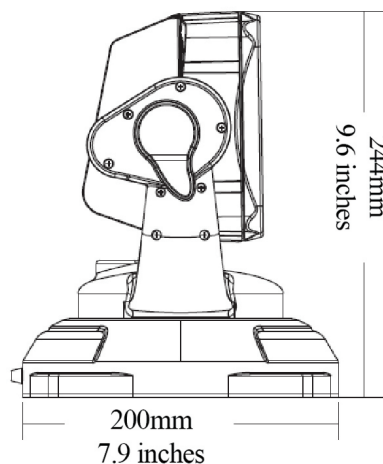

Engineering Specifications