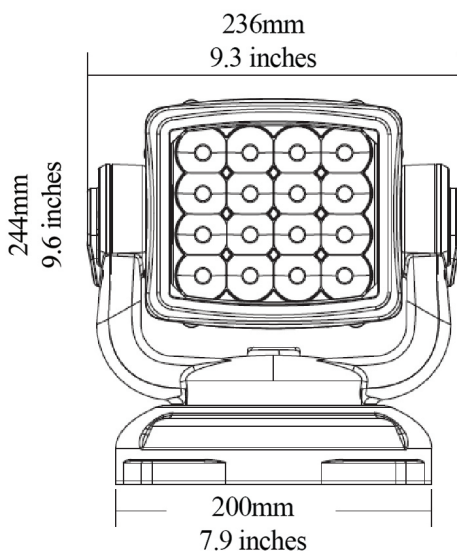

Engineering Specifications